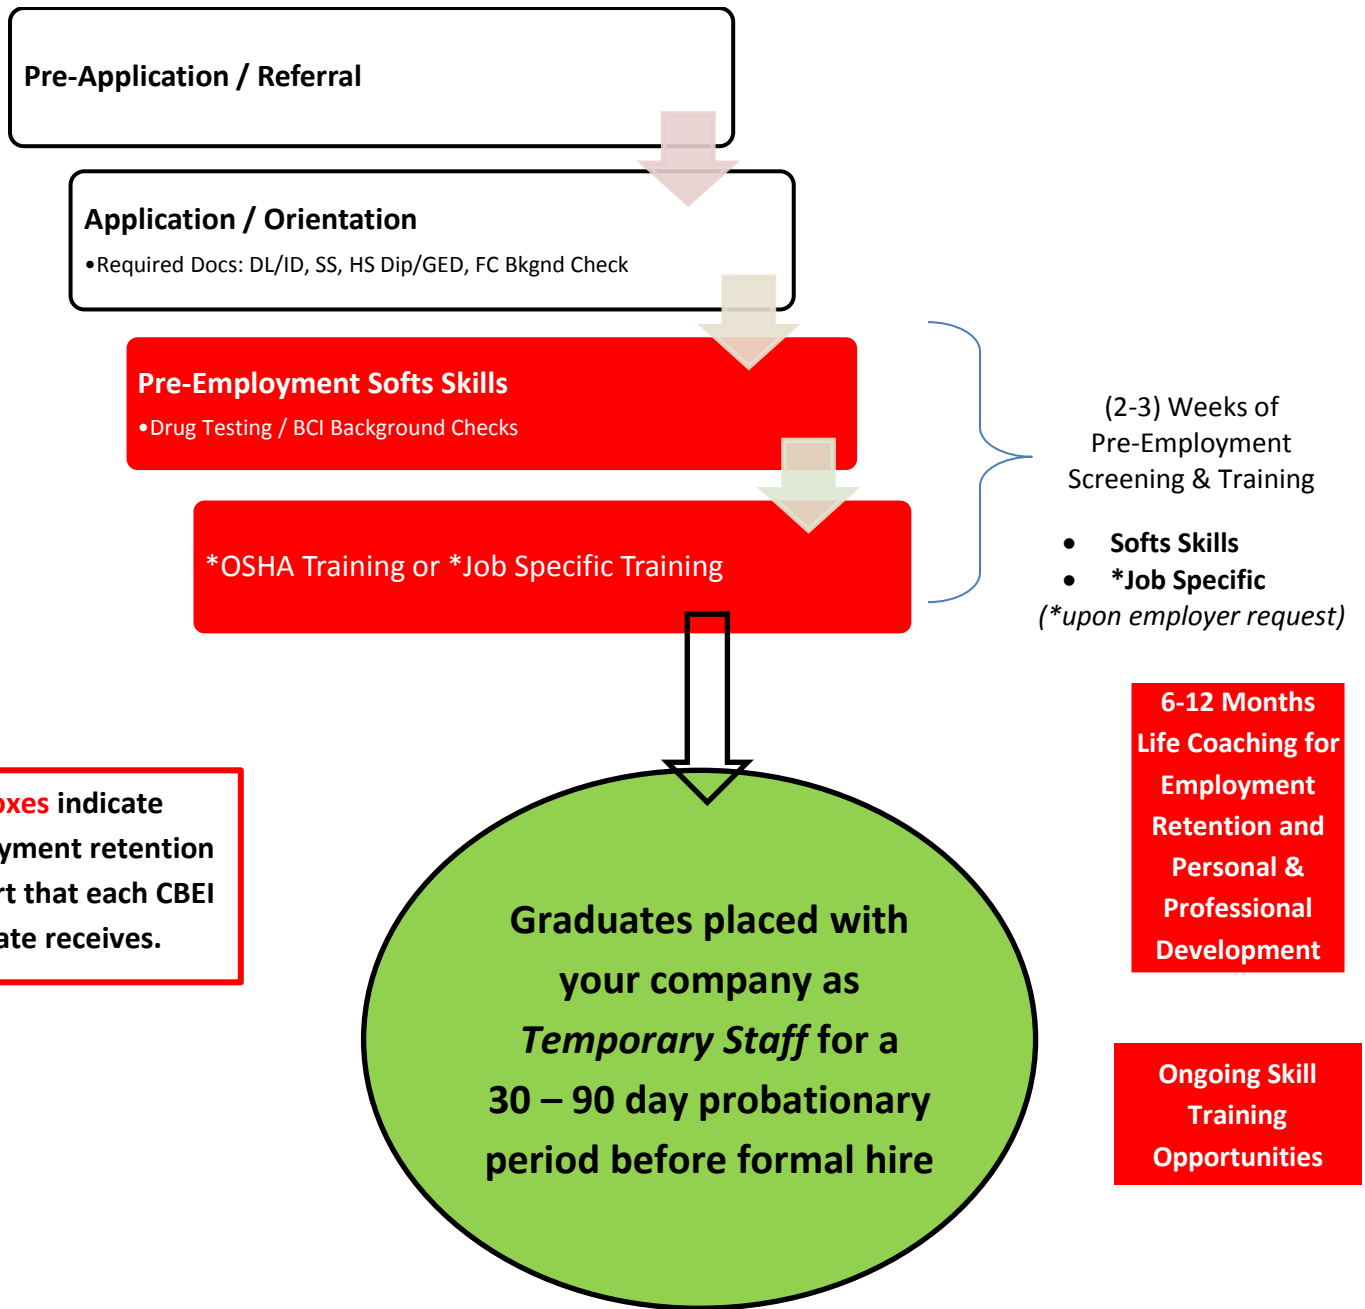

World Wide Business Services & Center for Urban Poverty Solutions
 Community Based Employment Initiative
...a strategic public-private partnership

The **Community-Based Employment Initiative (CBEI)**, is designed for employers who want to give jobs to people who are working to liberate themselves from the cycle of poverty.

NOTE: Graduates initially work under contract as *“Temporary Staff”* to help insulate you from employer liability risks, while giving candidates a chance to prove themselves until you are ready to offer them formal employment.